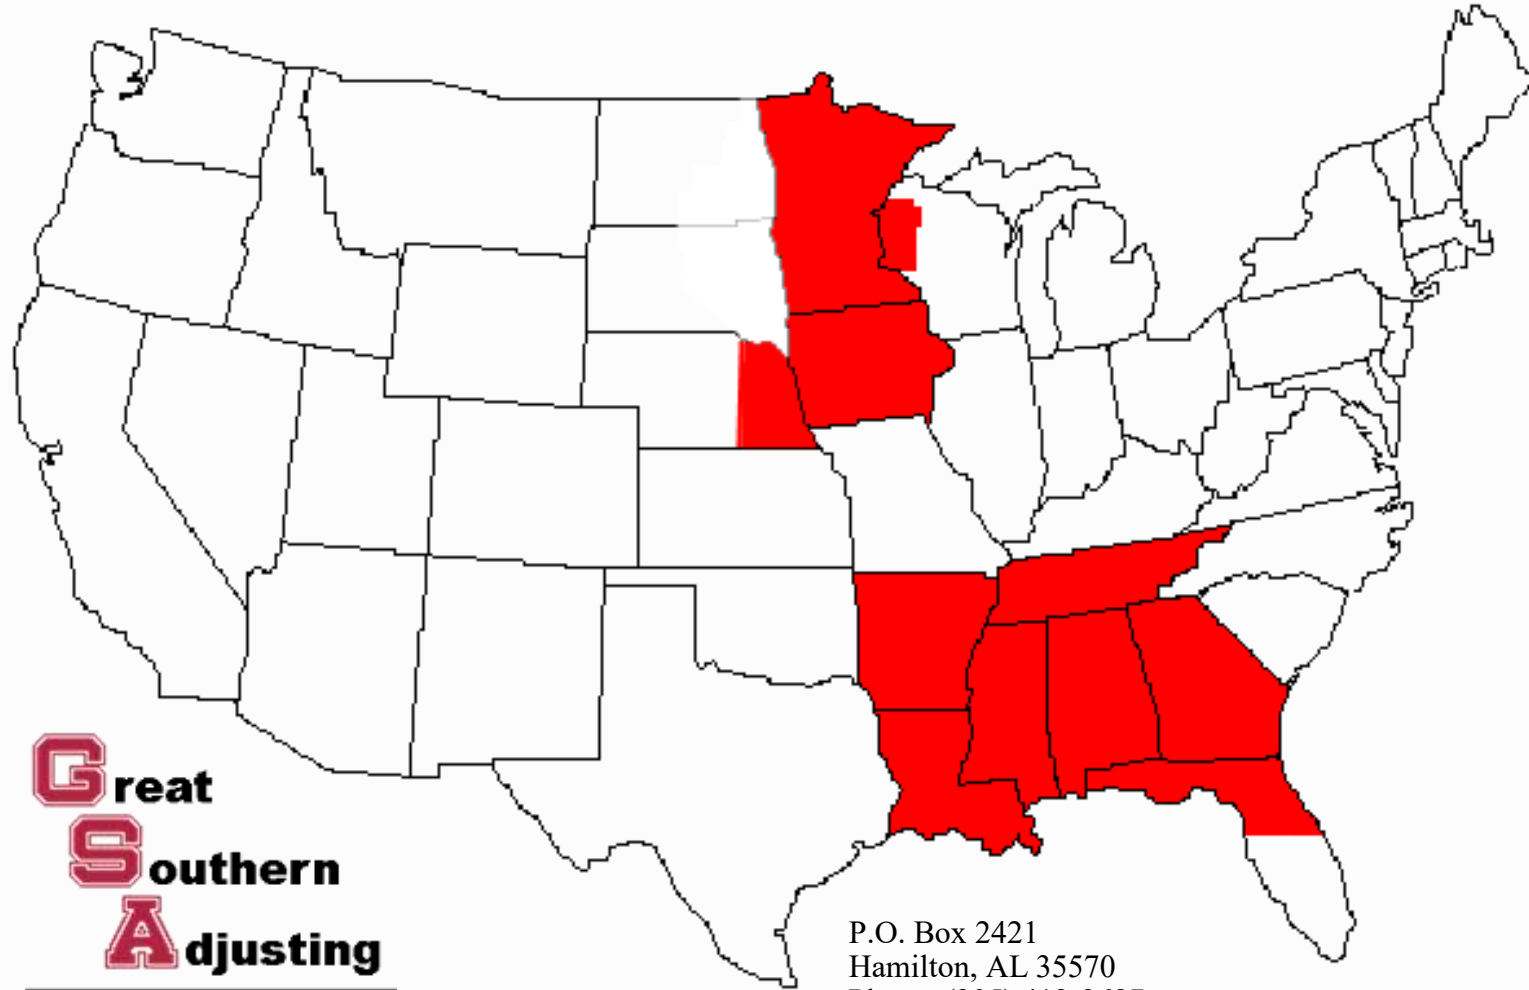

GSA Coverage Map

(Alabama, Arkansas, Georgia, Iowa, Louisiana, Mississippi, Minnesota, Eastern Nebraska, Tennessee, Western Wisconsin, & Panhandle of Florida)

Great
Southern
Adjusting

Incorporated

P.O. Box 2421
Hamilton, AL 35570
Phone (205) 412-2687
(205) 412-5156
Fax (205) 449-7511